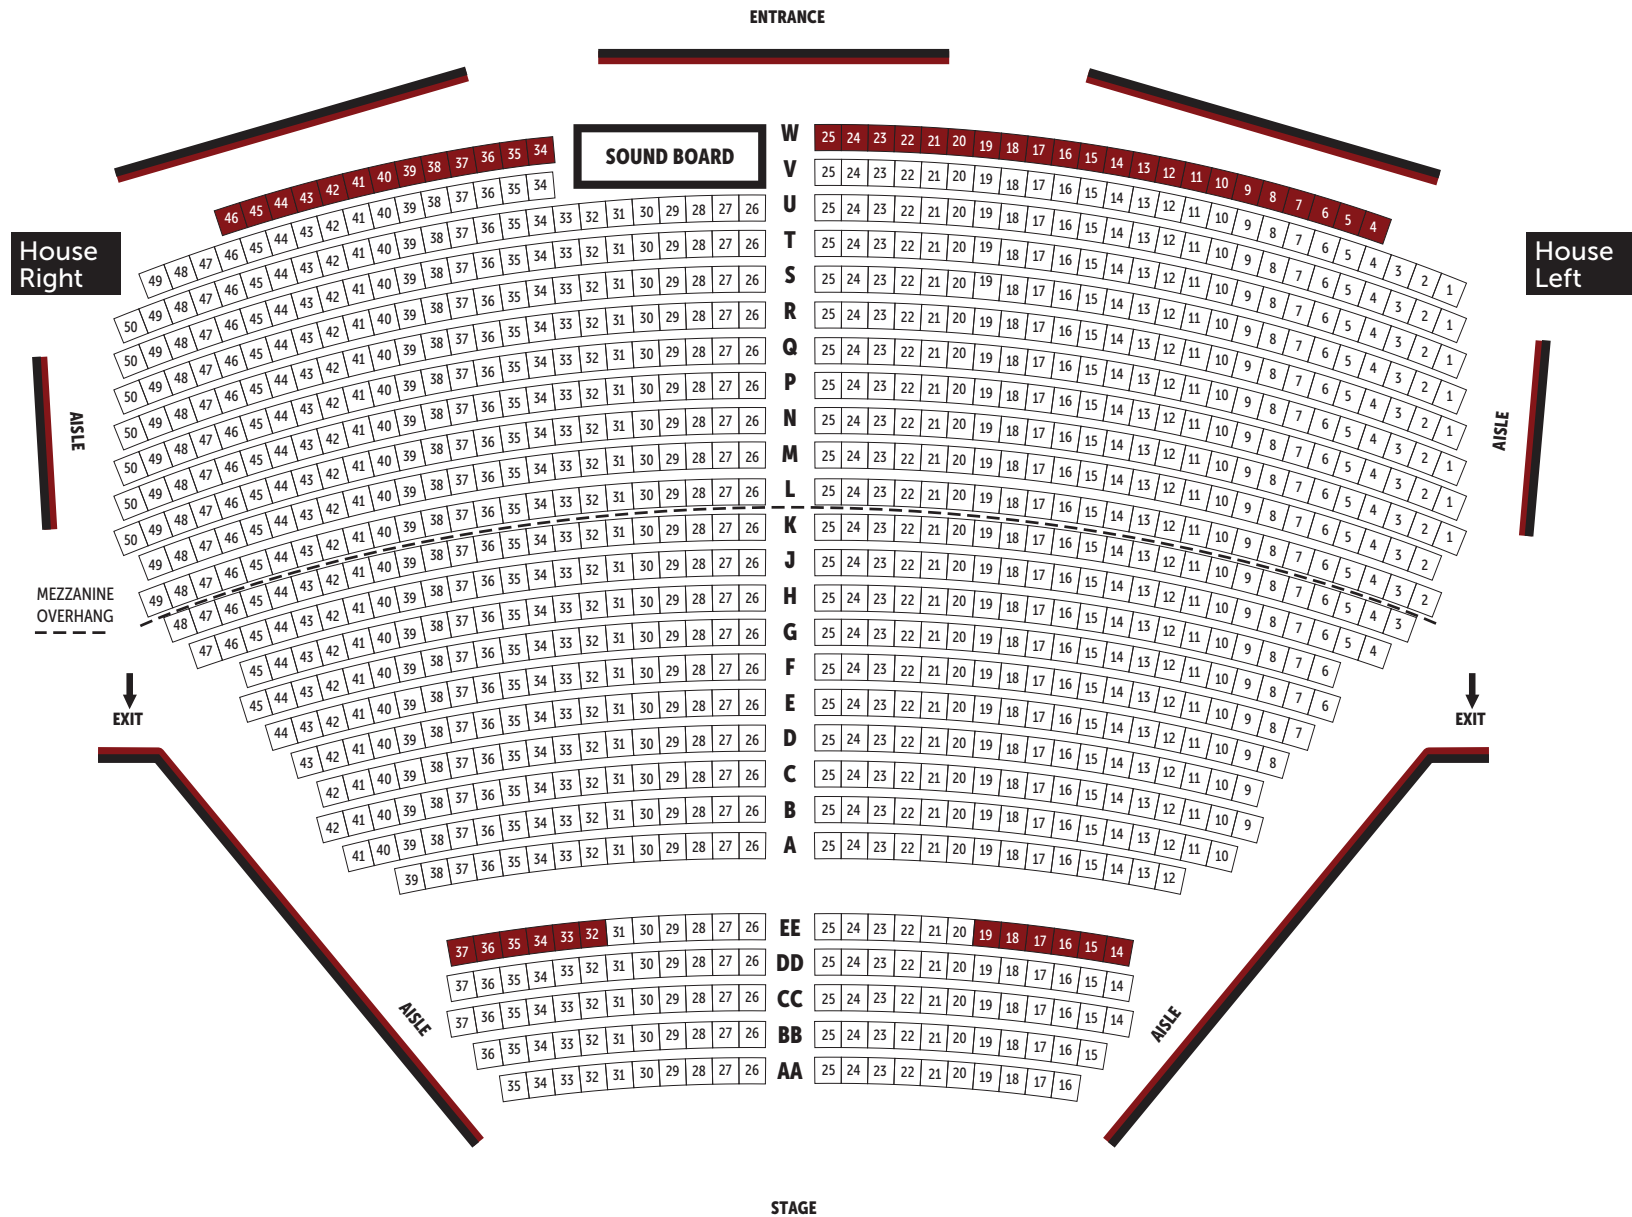

CAA Ed Mirvish Theatre

ORCHESTRA SEATING MAP

Please note that only representative arrangements are shown as a guide on this seating map. Seating configuration is subject to change depending on the presentation at the respective theatre and without prior notice. Please refer to tickets.mirvish.com up-to-date seating maps and theatre configurations when purchasing online.

CAA Ed Mirvish Theatre

MEZZANINE SEATING MAP

Please note that only representative arrangements are shown as a guide on this seating map. Seating configuration is subject to change depending on the presentation at the respective theatre and without prior notice. Please refer to tickets.mirvish.com up-to-date seating maps and theatre configurations when purchasing online.