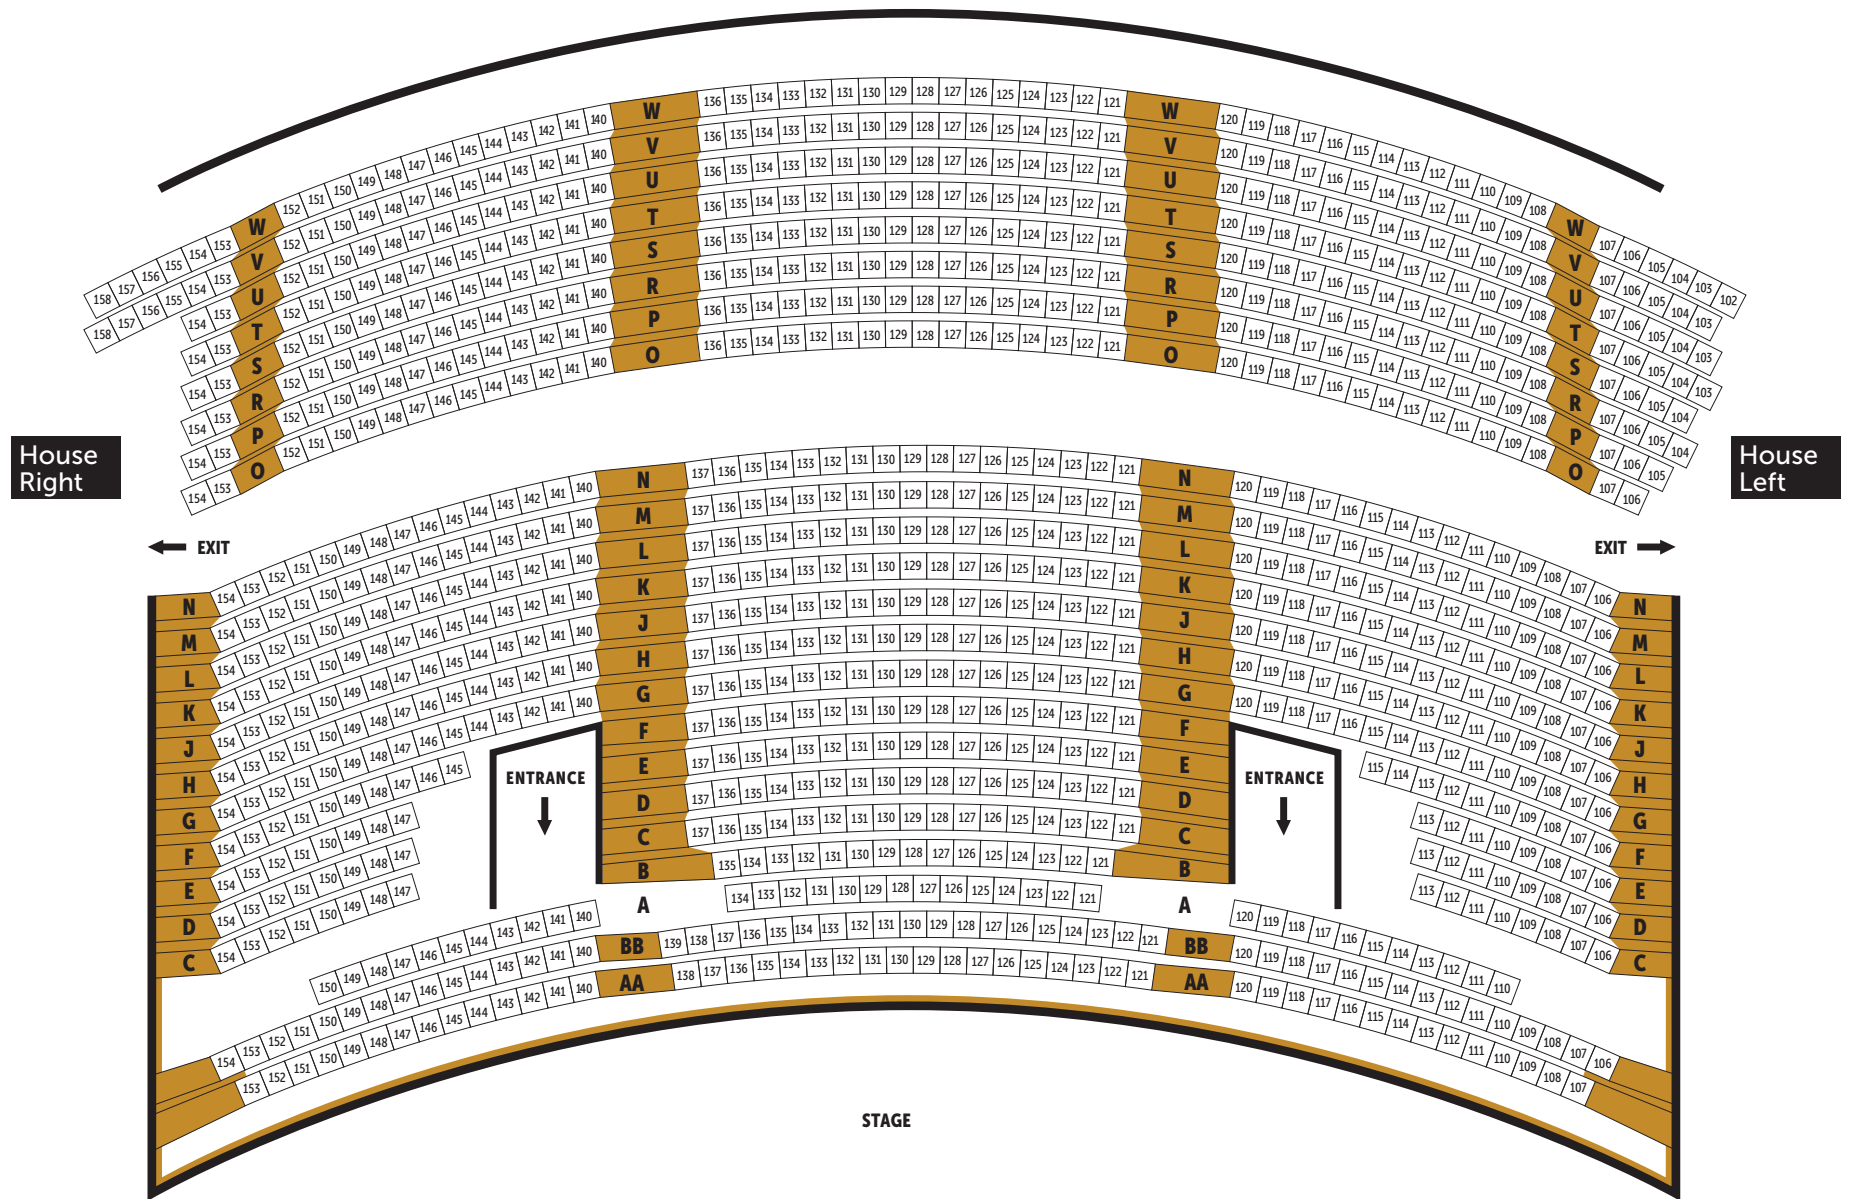

CAA Ed Mirvish Theatre

ORCHESTRA SEATING MAP

Please note that only representative arrangements are shown as a guide on this seating map. Seating configuration is subject to change depending on the presentation at the respective theatre and without prior notice. Please refer to tickets.mirvish.com up-to-date seating maps and theatre configurations when purchasing online.

CAA Ed Mirvish Theatre

MEZZANINE SEATING MAP

Please note that only representative arrangements are shown as a guide on this seating map. Seating configuration is subject to change depending on the presentation at the respective theatre and without prior notice. Please refer to tickets.mirvish.com up-to-date seating maps and theatre configurations when purchasing online.